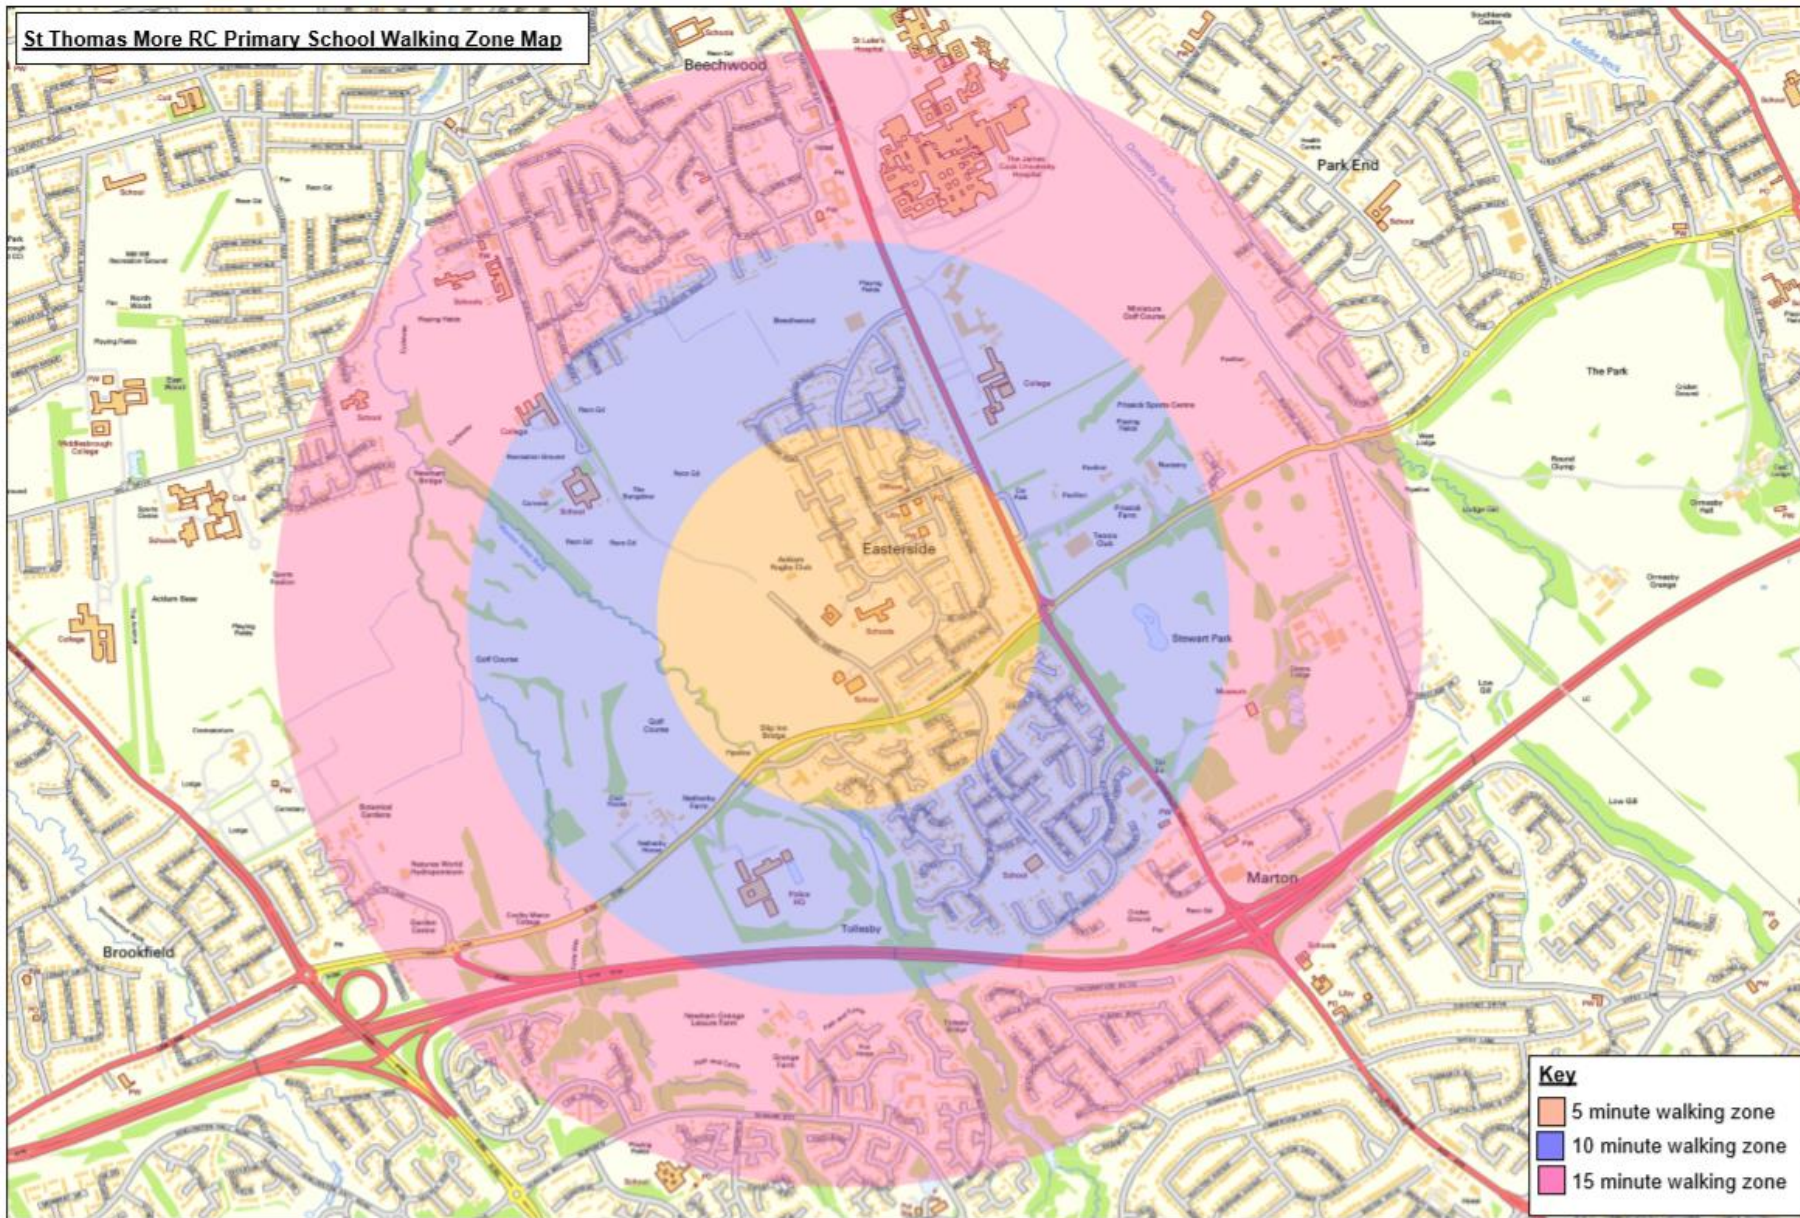

St Thomas More RC Primary School Walking Zone Map

This map is reproduced from Ordnance Survey material with the permission of Ordnance Survey on behalf of the Controller of Her Majesty's Stationery © Crown copyright. Unauthorised reproduction infringes Crown copyright and may lead to prosecution or civil proceedings. LA 100023413, 2013